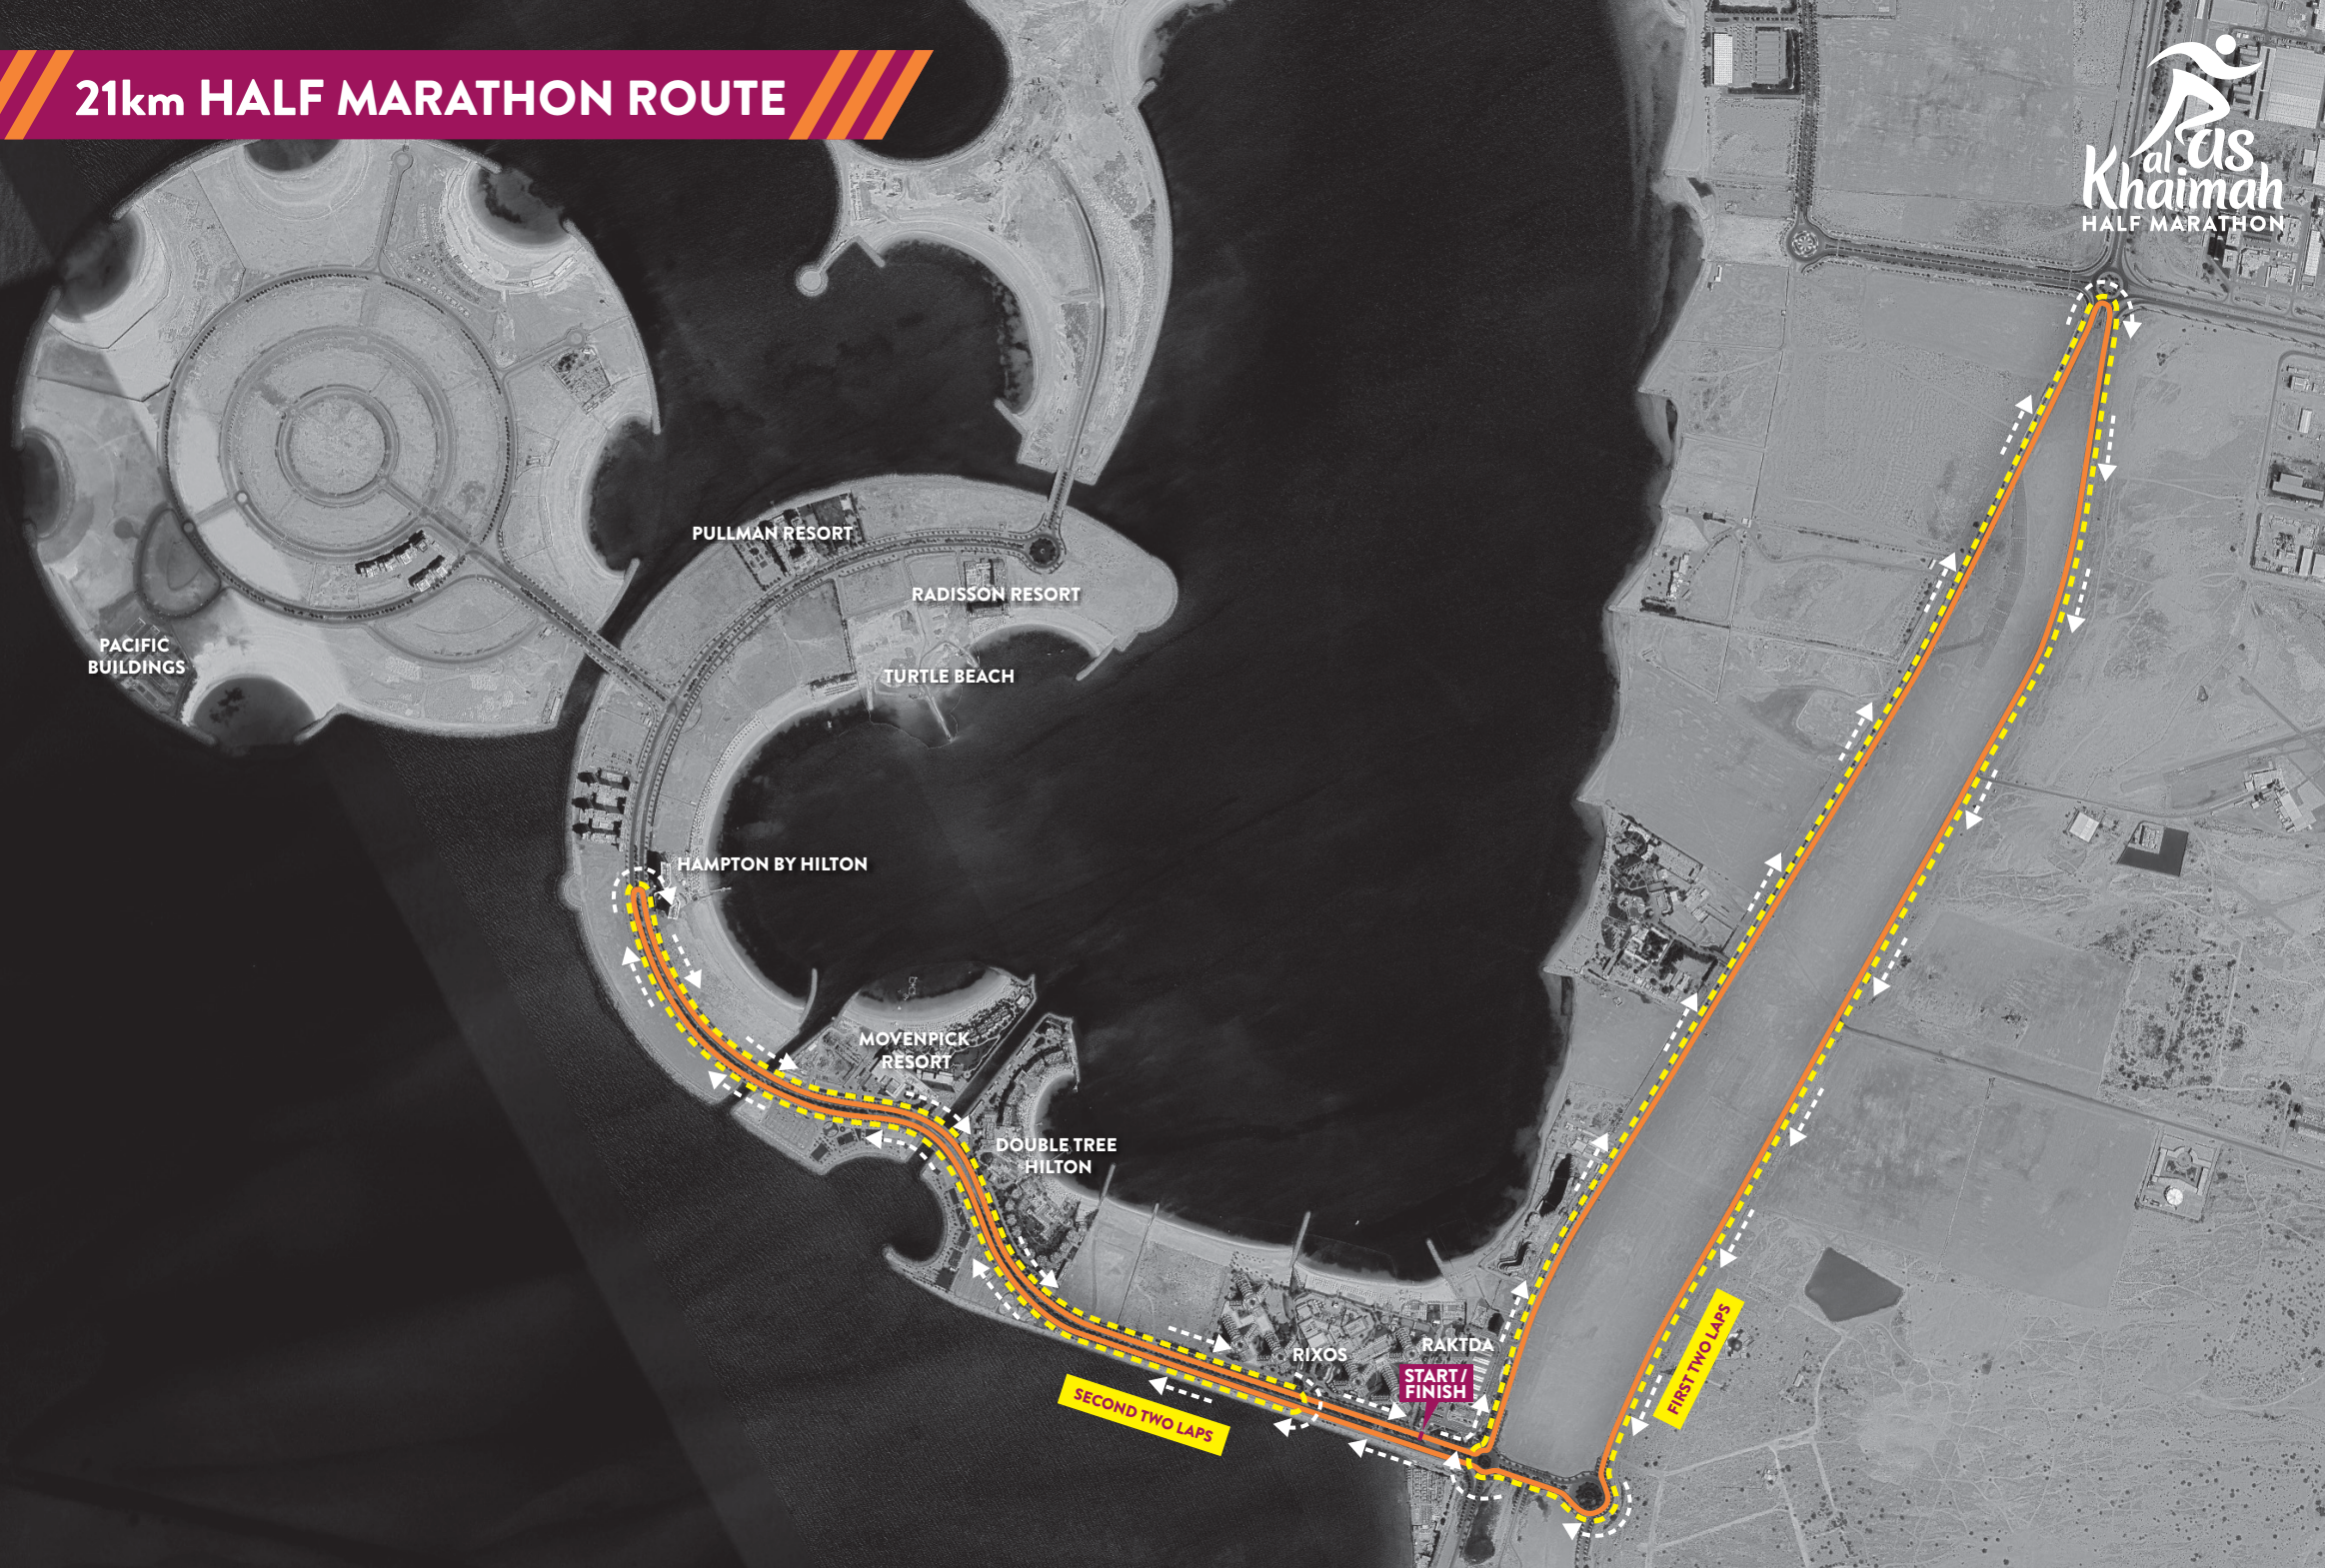

# 21km HALF MARATHON ROUTE

PACIFIC BUILDINGS

PULLMAN RESORT

RADISSON RESORT

TURTLE BEACH

HAMPTON BY HILTON

MOVENPICK RESORT

DOUBLE TREE HILTON

RIXOS

RAKTDA

START / FINISH

SECOND TWO LAPS

FIRST TWO LAPS