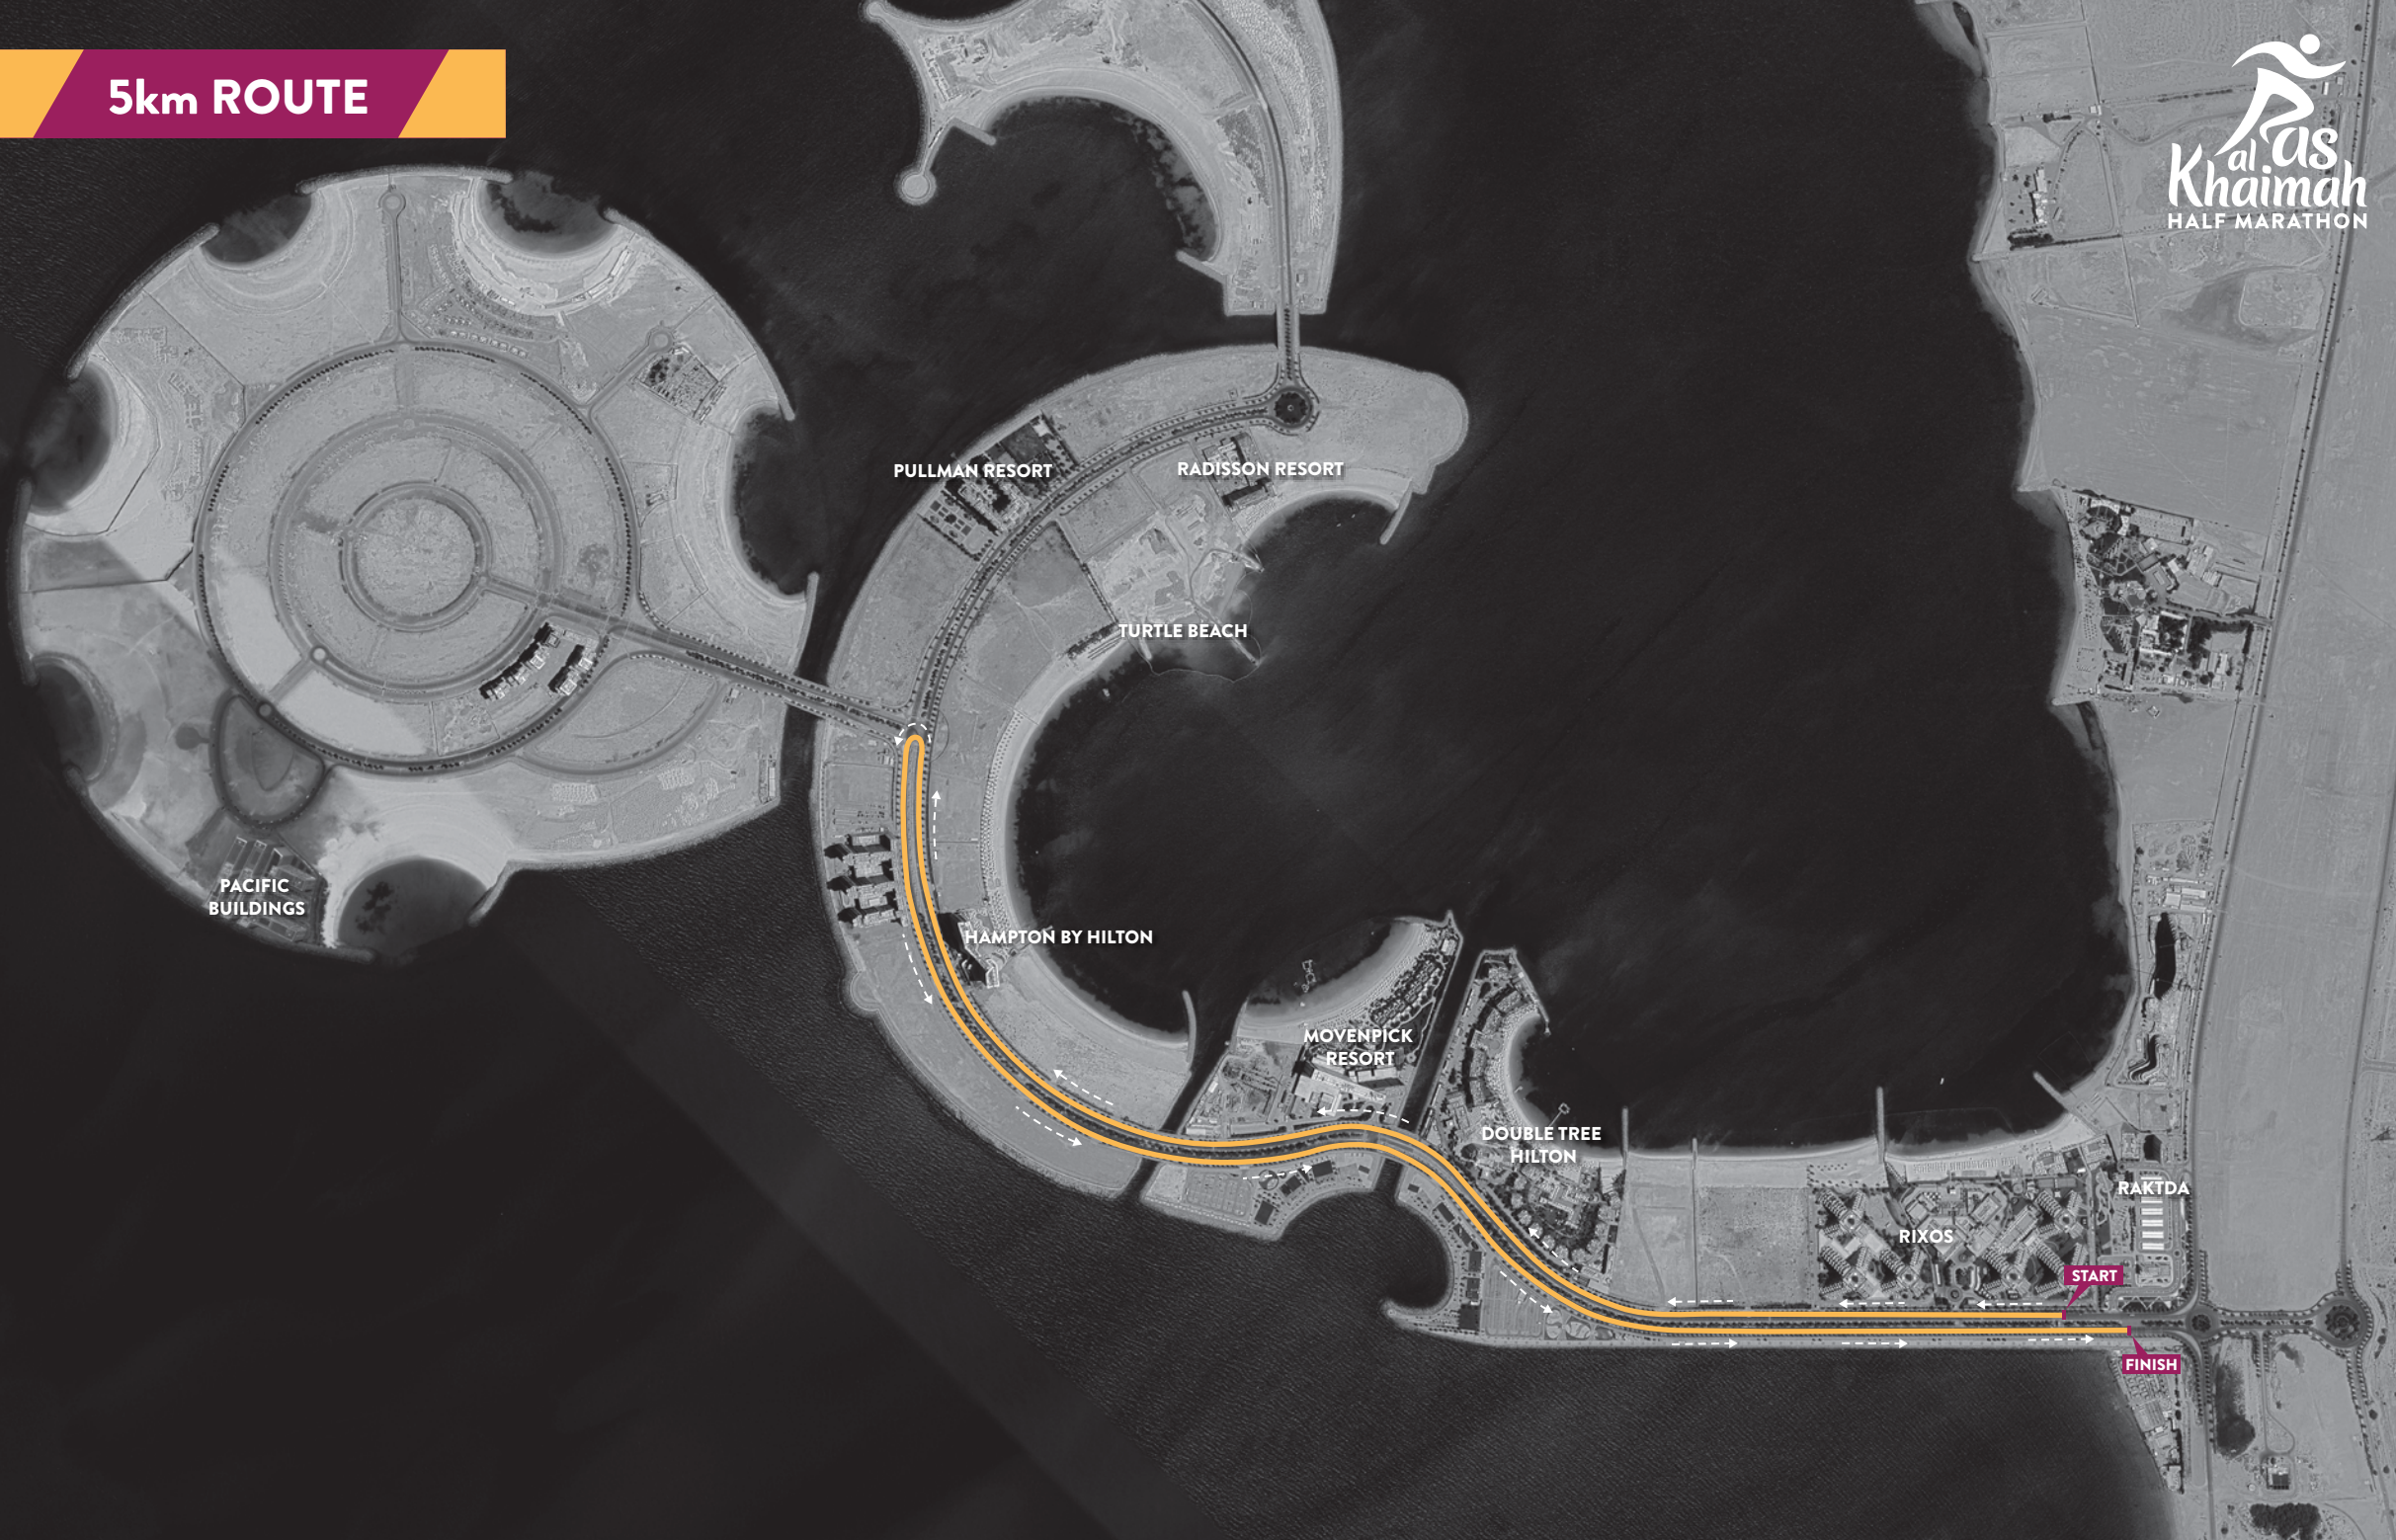

5km ROUTE

PACIFIC BUILDINGS

PULLMAN RESORT

RADISSON RESORT

TURTLE BEACH

HAMPTON BY HILTON

MOVENPICK RESORT

DOUBLE TREE HILTON

RIXOS

RAKTDA

START

FINISH