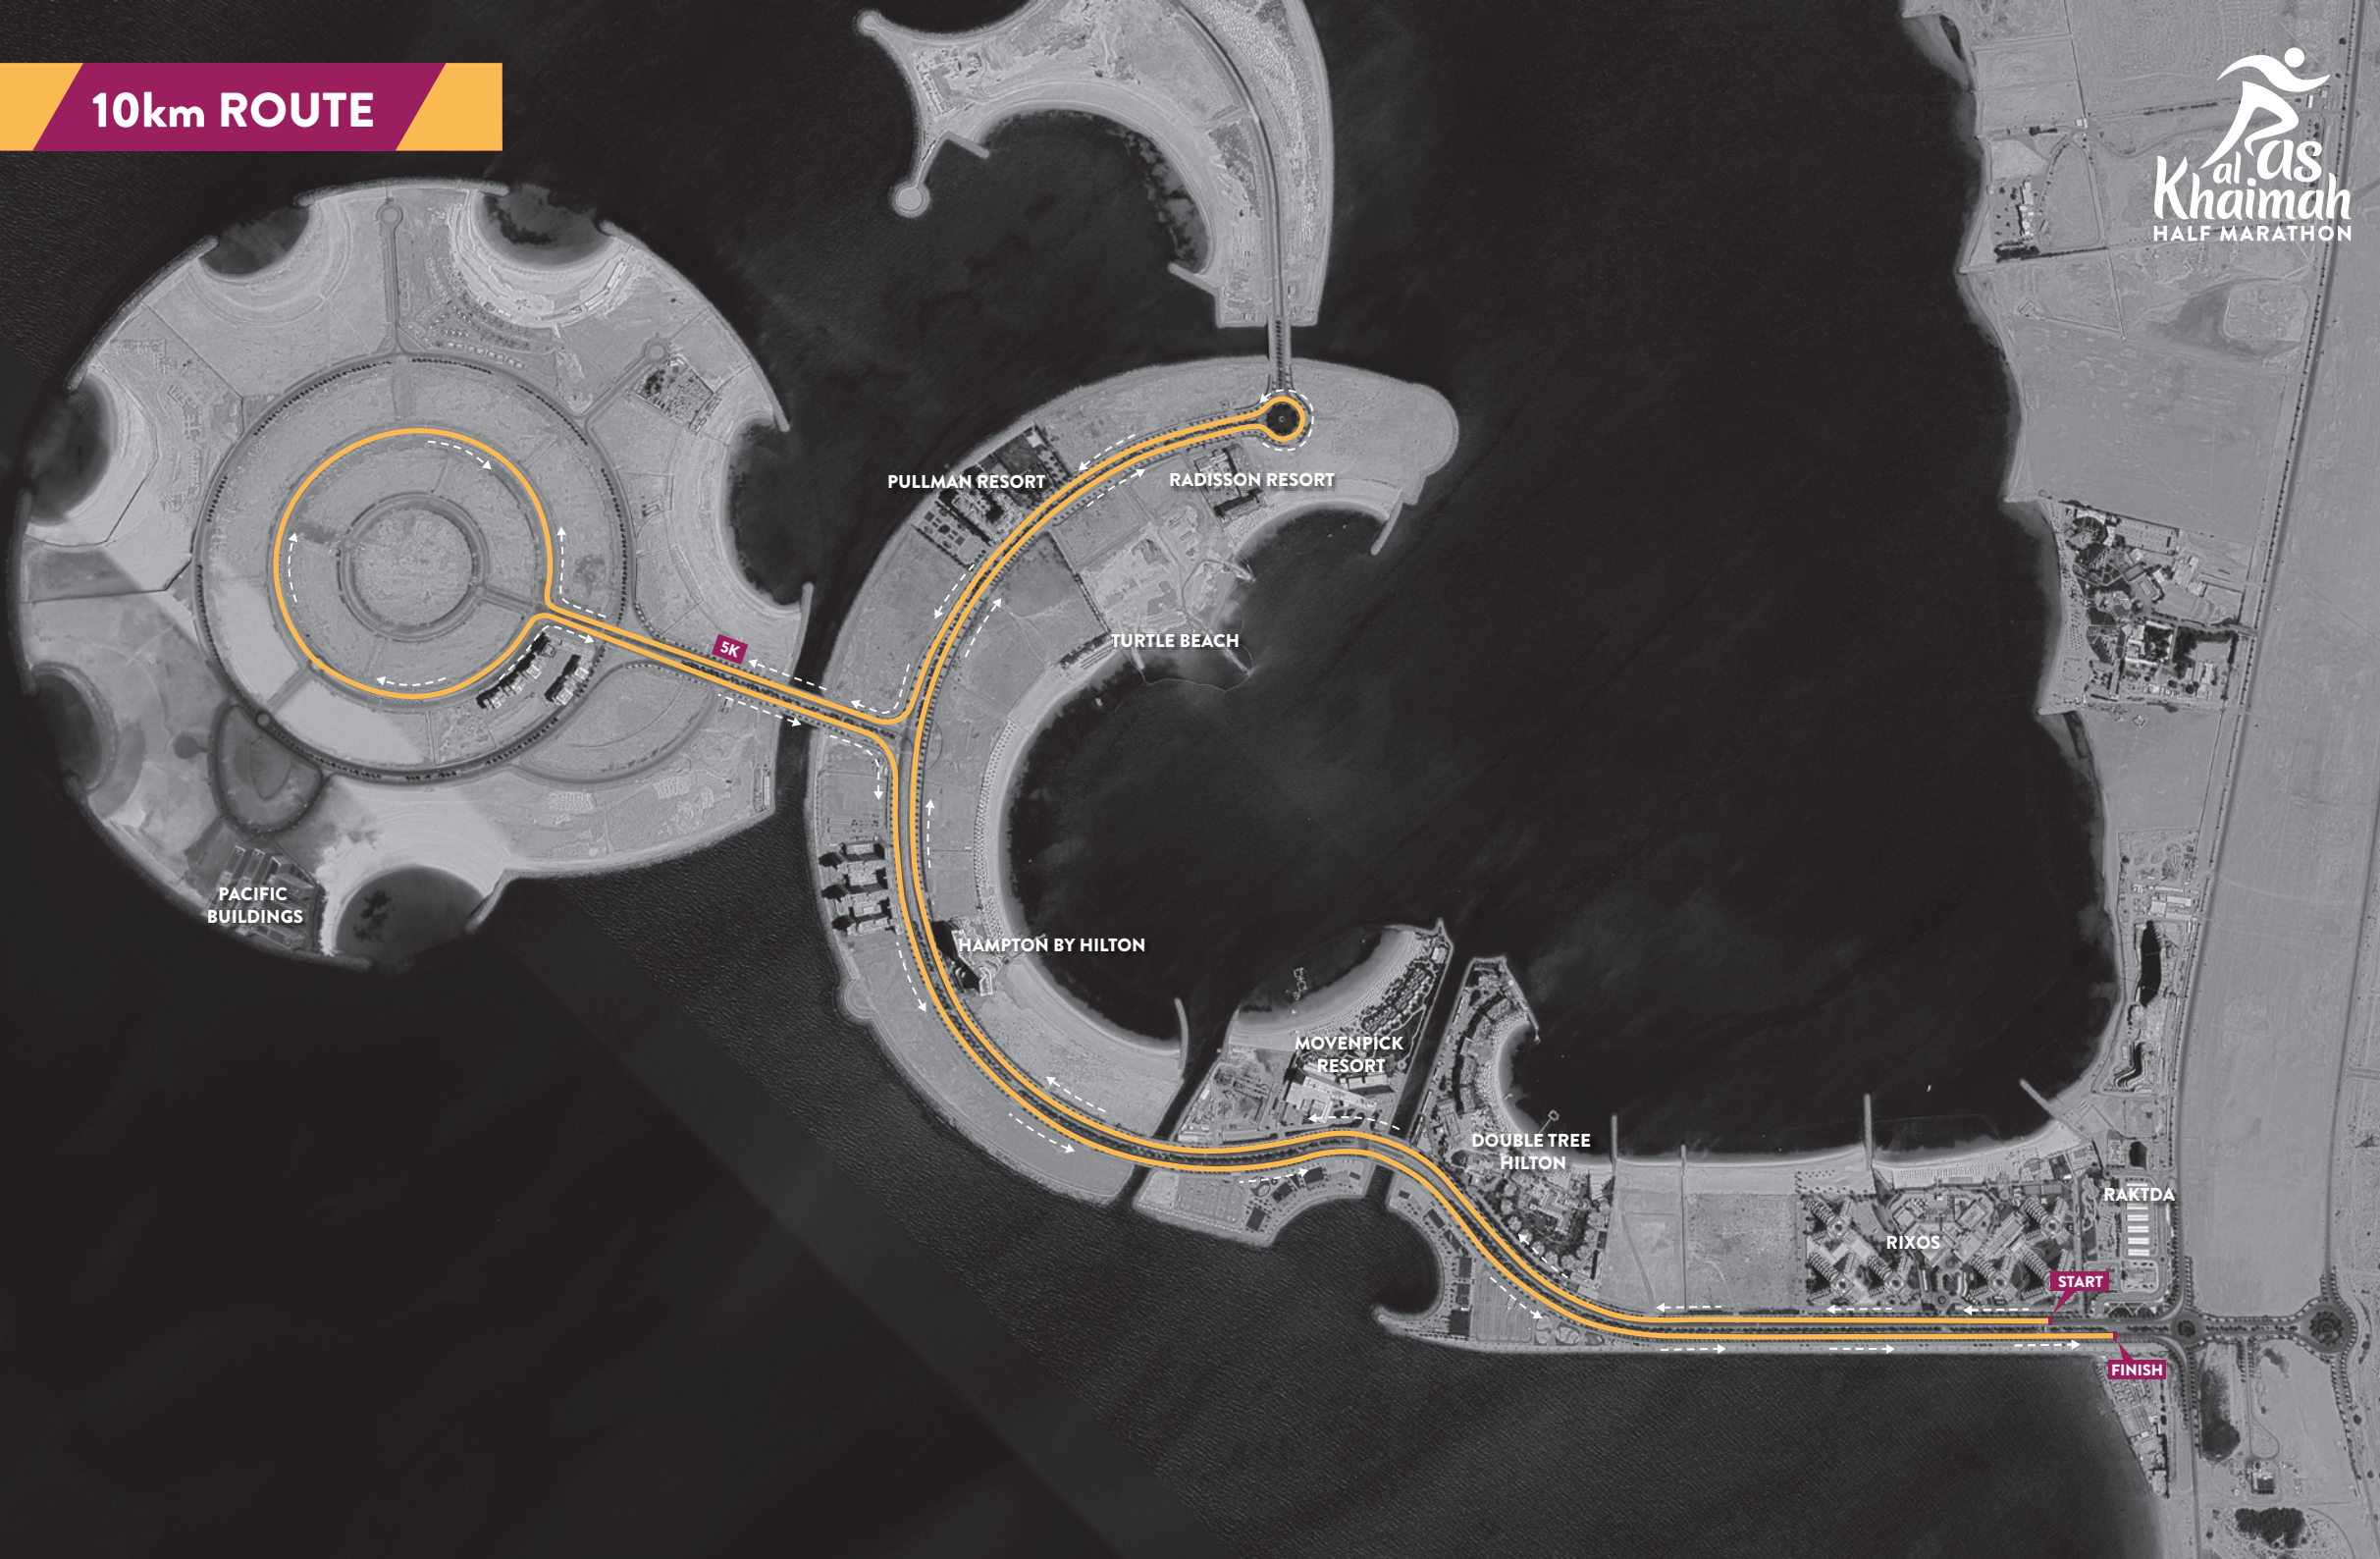

# 10km ROUTE

PACIFIC BUILDINGS

PULLMAN RESORT

RADISSON RESORT

TURTLE BEACH

HAMPTON BY HILTON

MOVENPICK RESORT

DOUBLE TREE HILTON

RIXOS

RAKTDA

START

FINISH